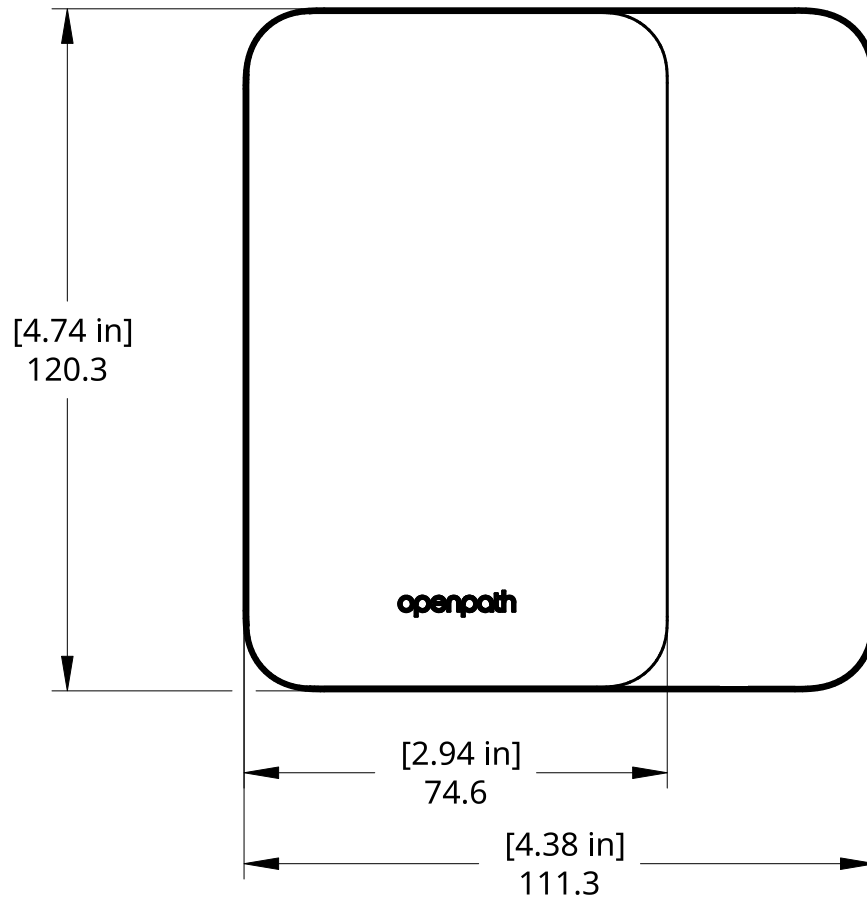

Openpath Standard Keypad Reader

Openpath Standard Keypad Reader - Mounting Plate